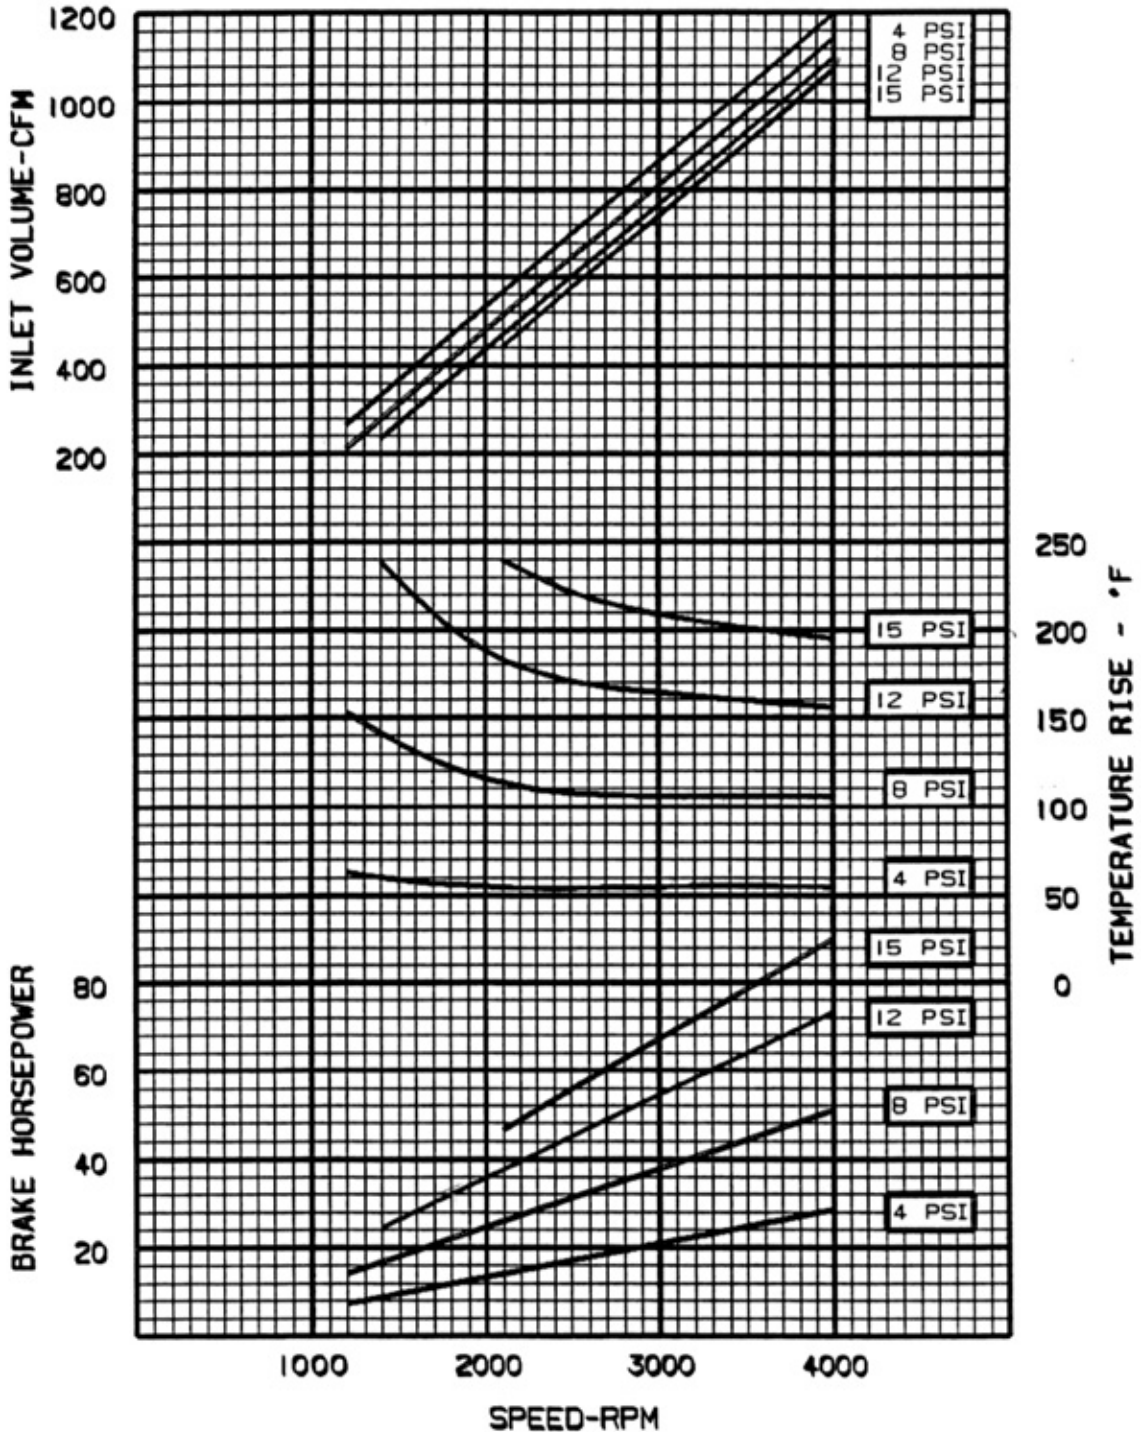

DRESSER INDUSTRIES, INC.
ROOTS DIVISION
 900 WEST MOUNT STREET
 CONNERSVILLE, INDIANA 47331
 PRINTED IN U.S.A.

PERFORMANCE BASED ON
 INLET AIR AT 14.7 PSIA & 68°F
 MAY, 1997

PRESSURE PERFORMANCE
FRAME 412 RAM WHISPAIR & WHISPAIR GAS PUMP
 MAXIMUM PRESSURE RISE=15 PSI
 MAXIMUM SPEED=4000 RPM